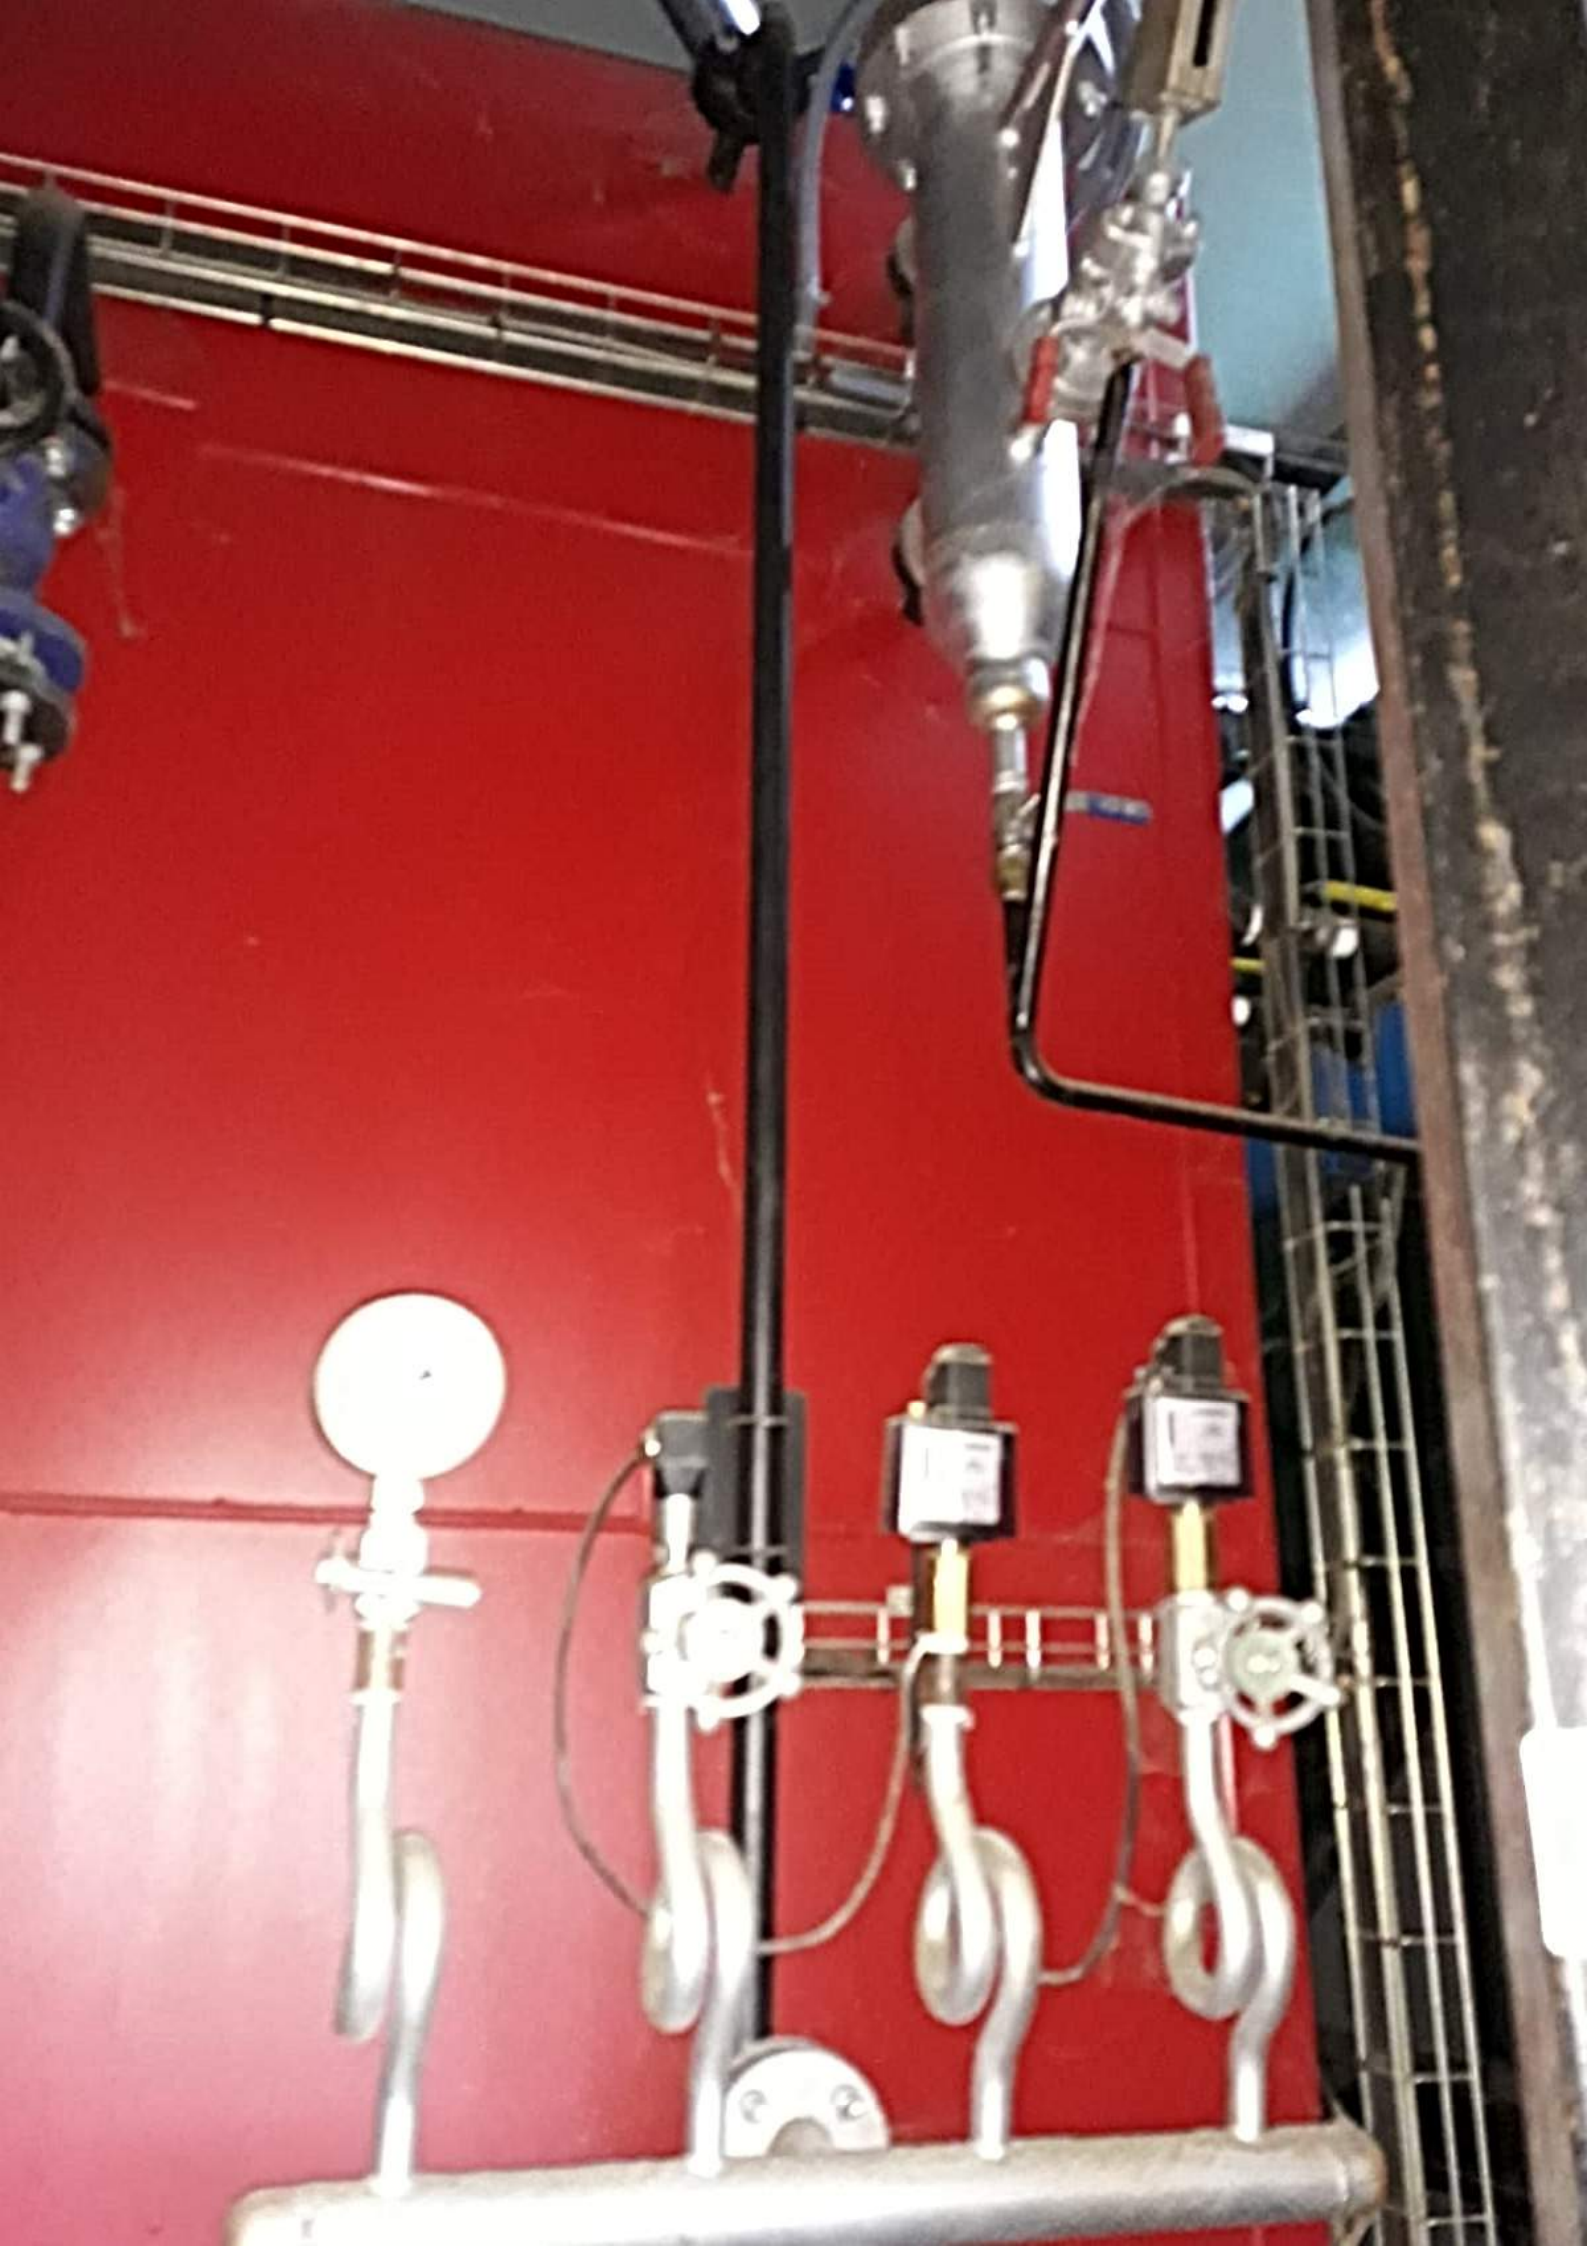

Linde Material Handling - Germany  
Model: H220 / H220L / H220L  
Capacity: 2200 kg / 3100 kg  
CE

**PAYPER**

FISCHBEIN