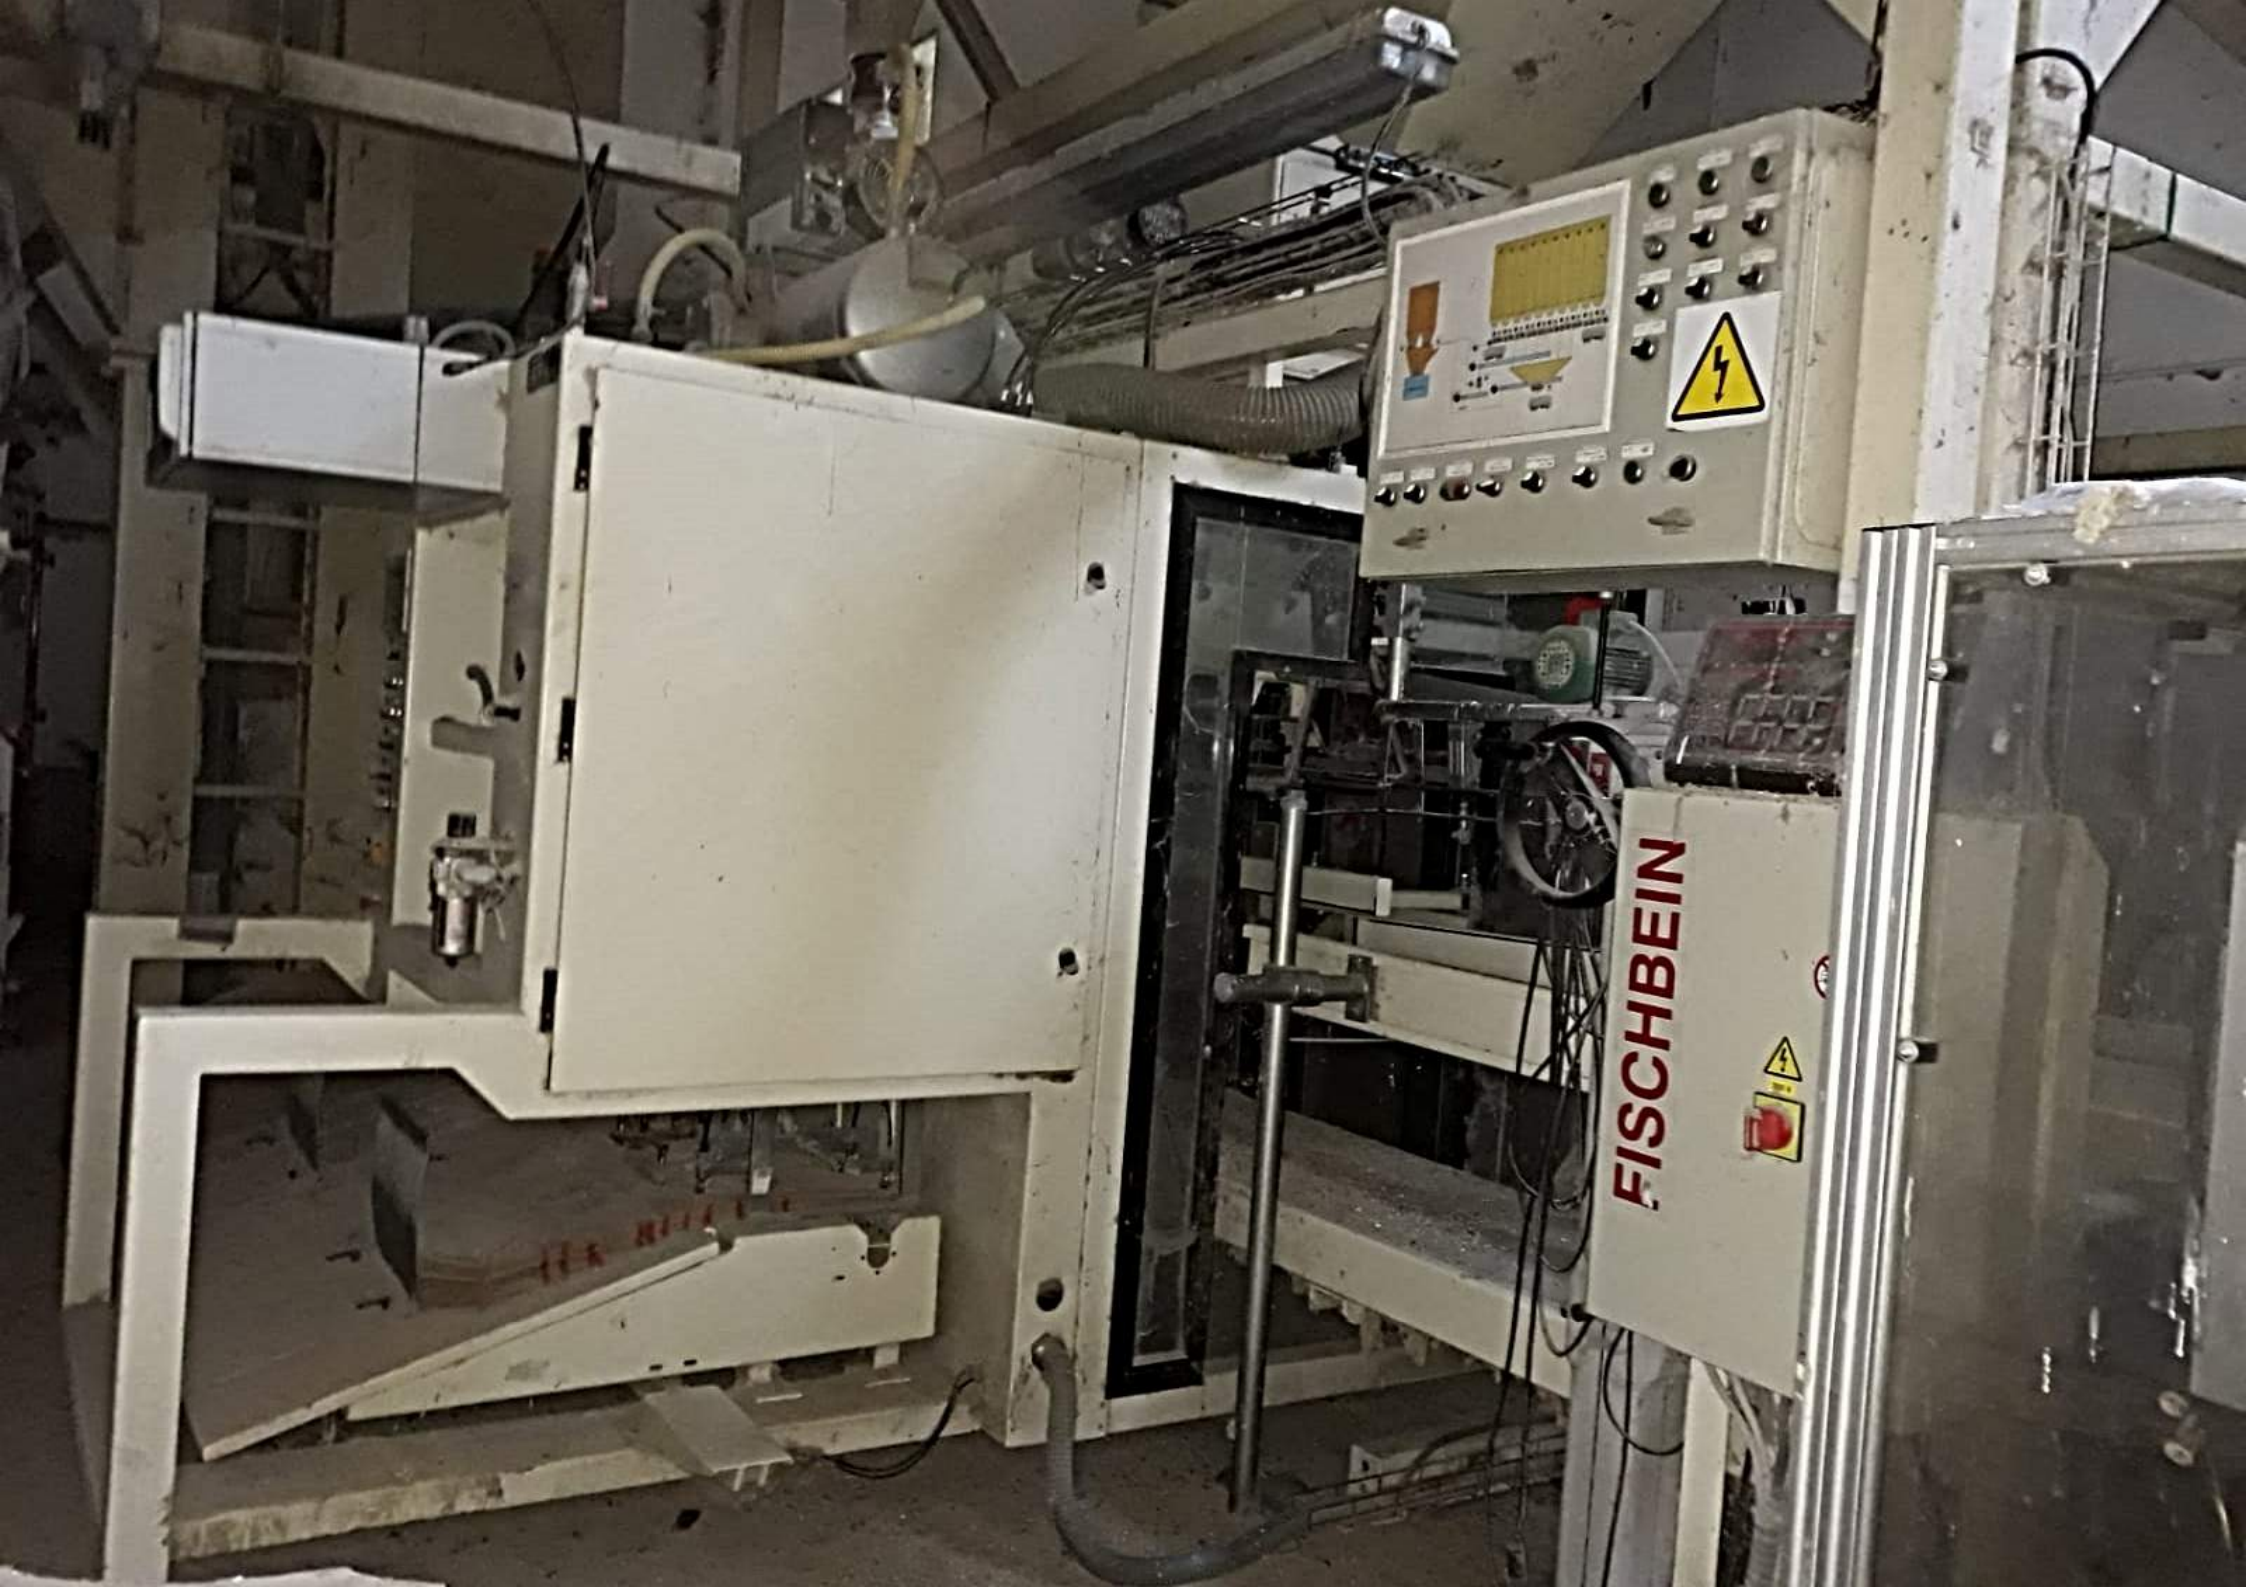

Linde Material Handling - Germany  
Model: H220 / H220L / H220L  
Capacity: 2200 kg / 3100 kg  
CE

**PAYPER**

FISCHBEIN