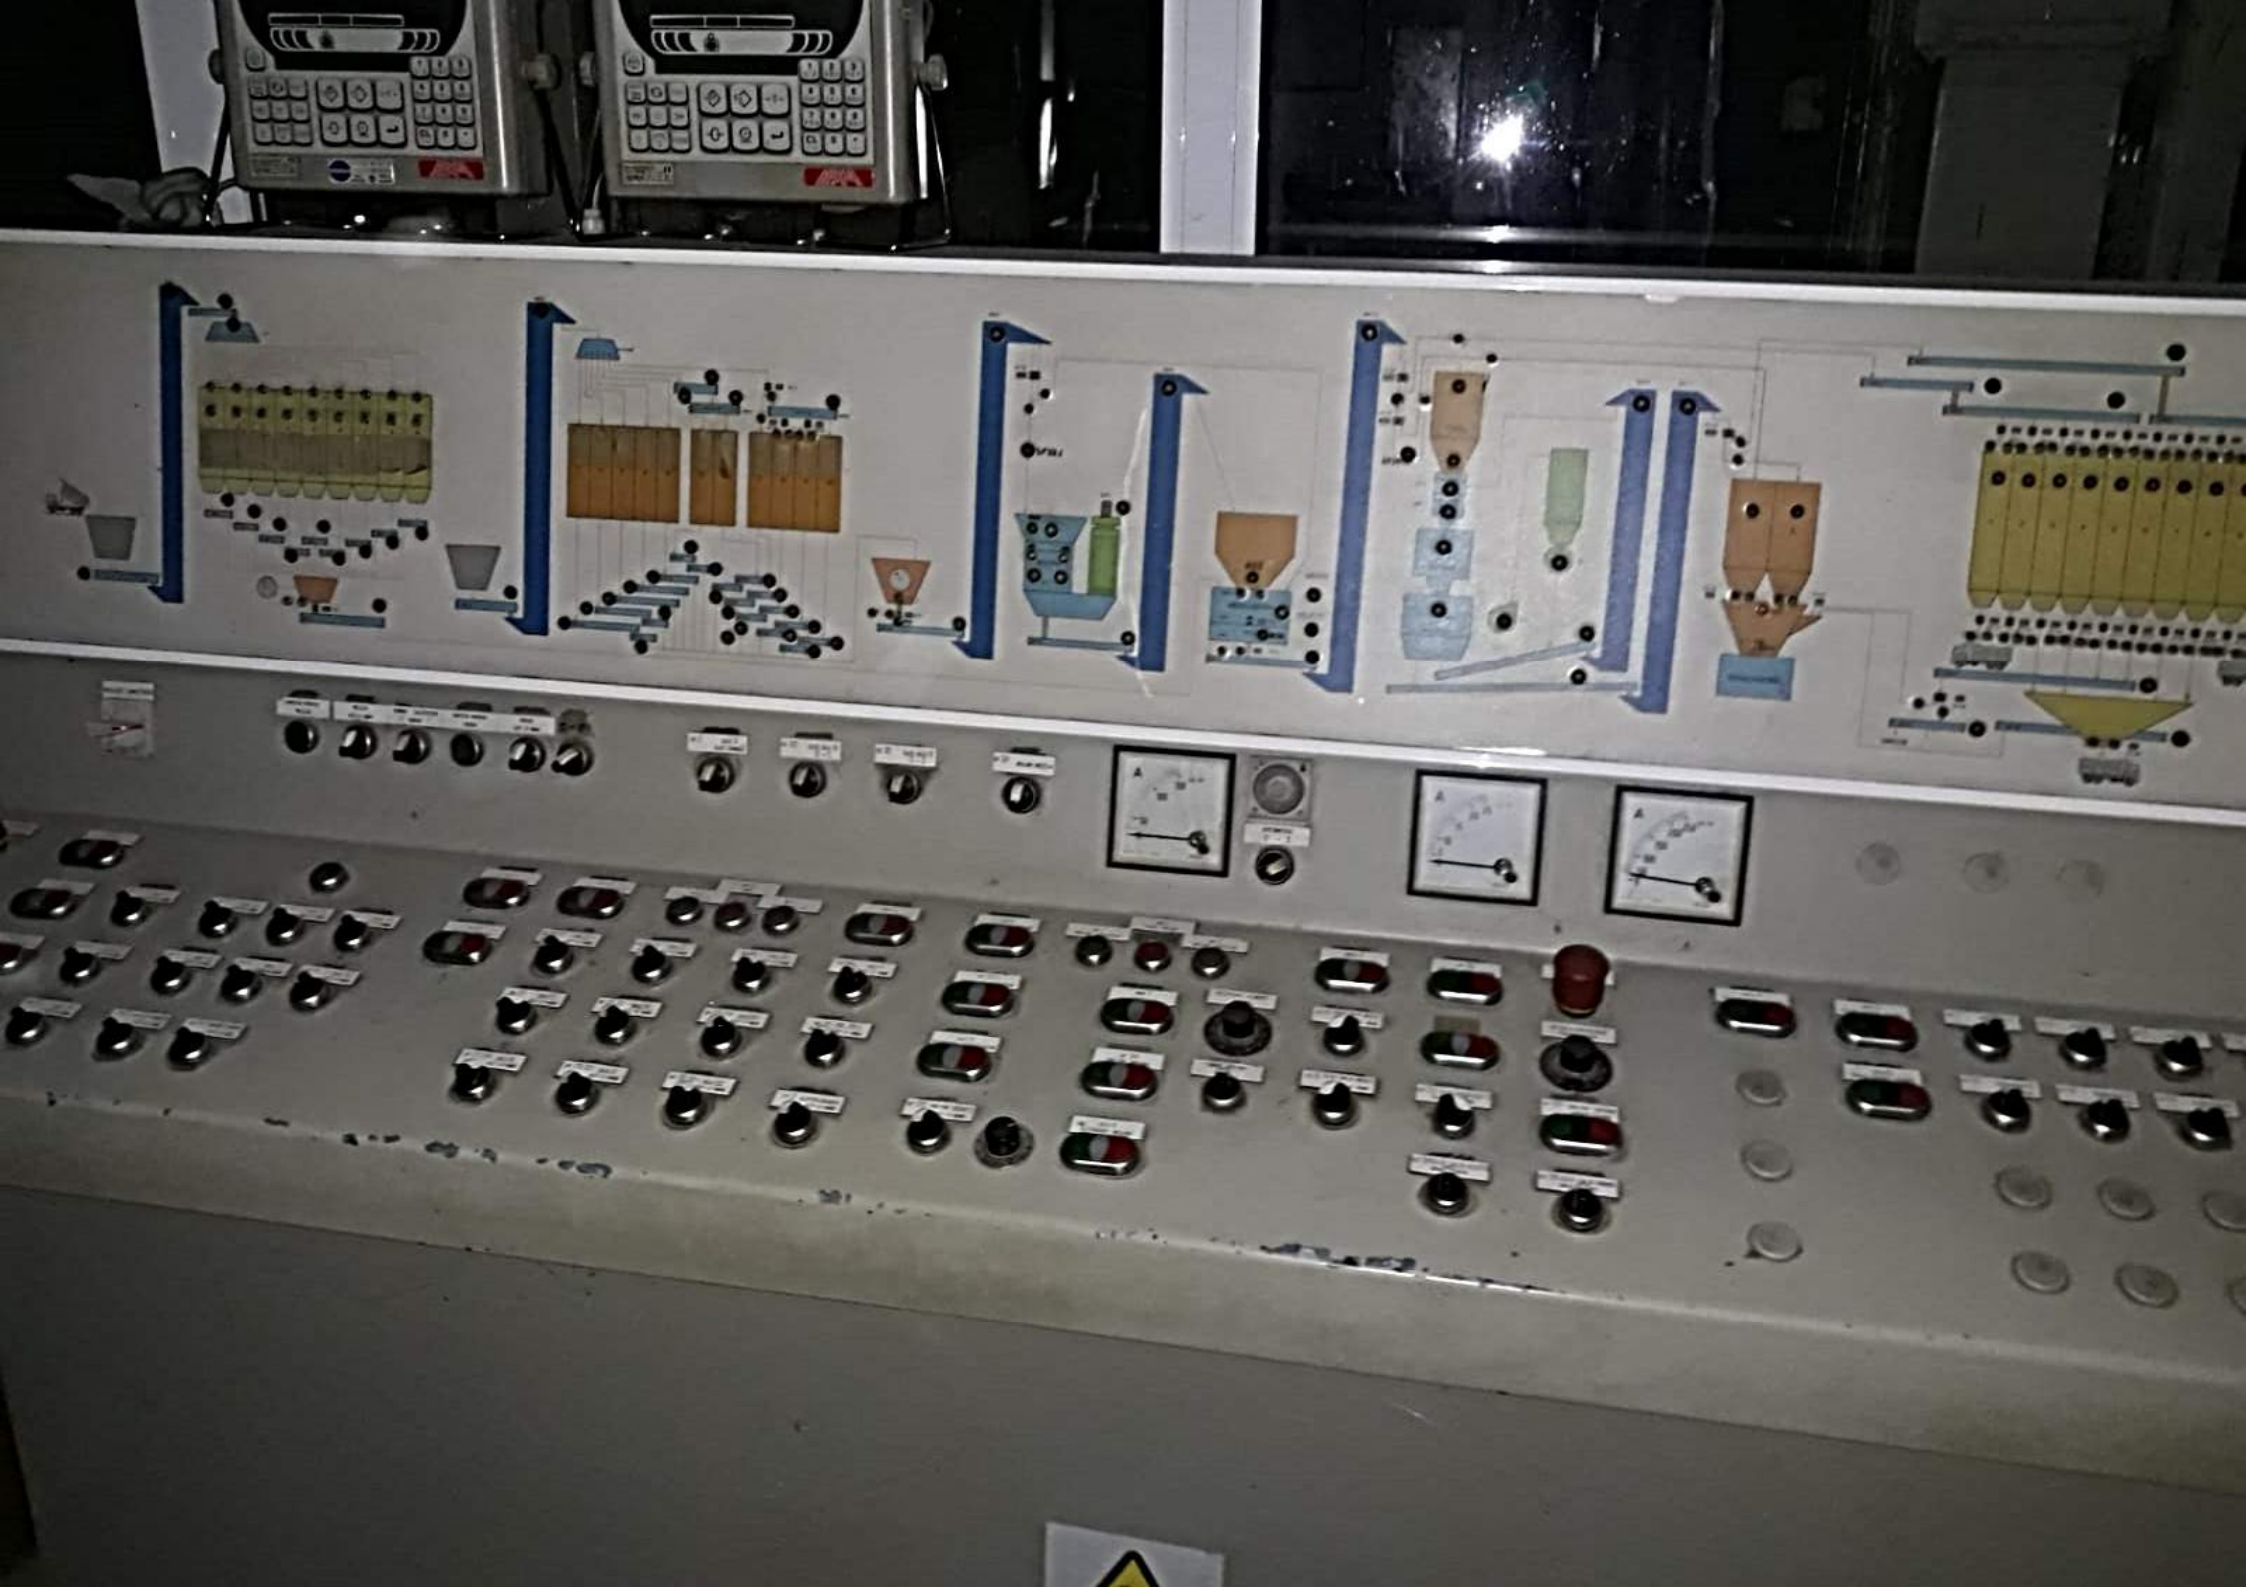

Linde Material Handling - Germany  
Model: H220 / H220L / H220L  
Capacity: 2200 kg / 3100 kg  
CE

**PAYPER**

FISCHBEIN